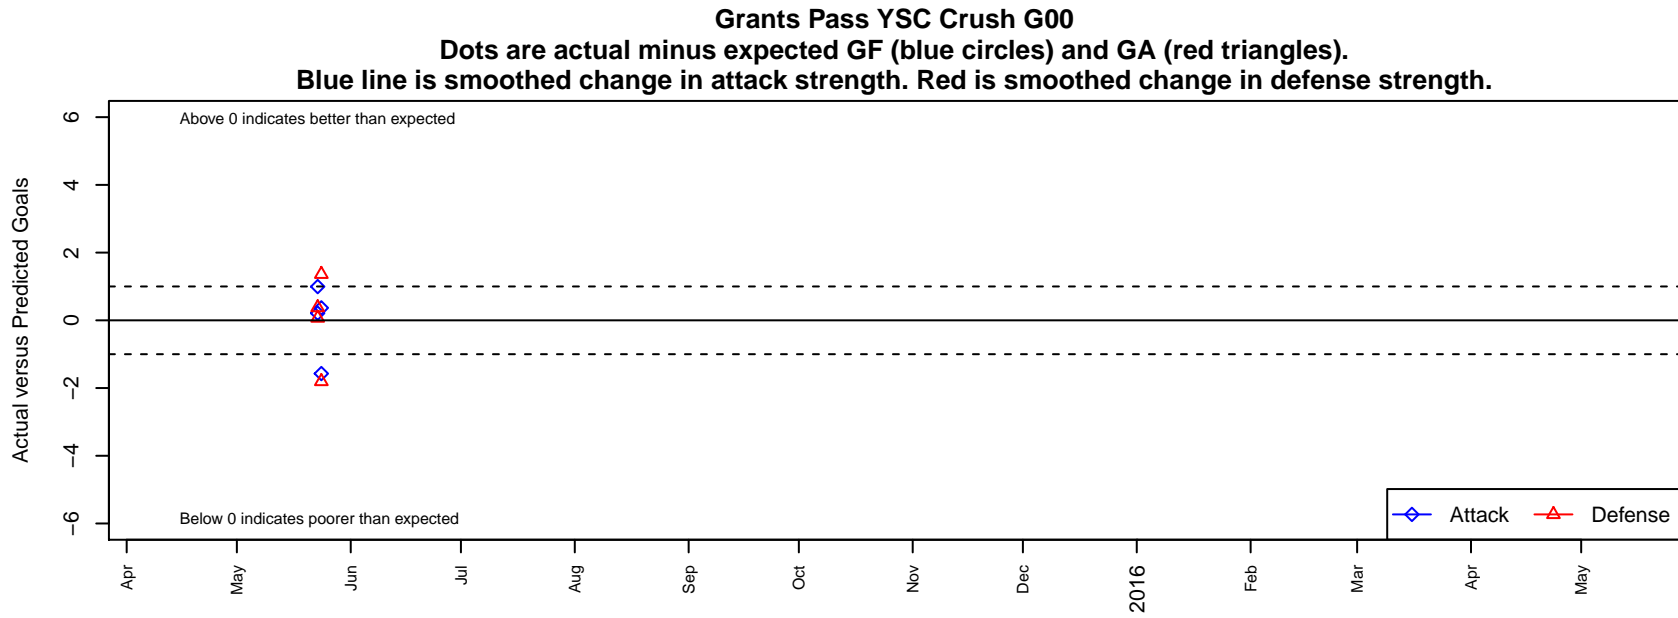

# Grants Pass YSC Crush G00

Grants Pass Youth SC  
Grants Pass, OR  
G00 total strength=1280  
attack=8.91 defense=3.13

alt names used:  
GPYSC Crush

Venues played:  
2015 Rogue Memorial GU14 Cascade

<b>date</b>	<b>home</b>		<b>away</b>		<b>venue</b>	<b>pred.home</b>	<b>pred.away</b>
2015-05-24	Grants Pass YSC Crush G00	0	4H Bayern Munich G00	2	2015 Rogue Memorial GU14 Cascade	1.57	3.36
2015-05-24	Missfits Renegades G00	3	Grants Pass YSC Crush G00	2	2015 Rogue Memorial GU14 Cascade	1.19	1.63
2015-05-23	Grants Pass YSC Crush G00	1	AC Samoa G00	1	2015 Rogue Memorial GU14 Cascade	0.79	1.07
2015-05-23	Grants Pass YSC Crush G00	2	Vision SC Red G00	2	2015 Rogue Memorial GU14 Cascade	1.00	2.38